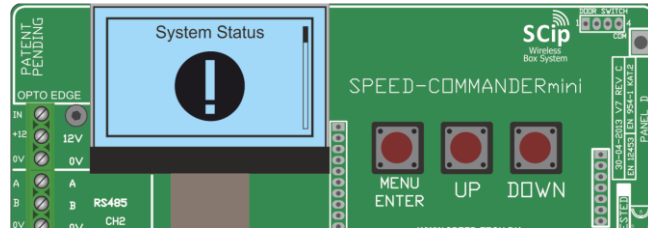

Setup Auto Close Timer Doorcontrol type V7

MENU
ENTER

DOWN 3x

MENU
ENTER 1x

UP or DOWN

MENU
ENTER 1x

MENU
ENTER 1x

MENU
ENTER 1x

(set timer 0,0 = off)

UP or DOWN

Hold button for fast forward/ backward

MENU
ENTER 1x

DOWN 2x

MENU
ENTER 1x

MENU
ENTER

UP or DOWN

Hold button for fast forward/ backward

MENU
ENTER 1x

DOWN 1x

MENU
ENTER 1x

UP or DOWN

Look for Safety Close

MENU
ENTER 1x

MENU
ENTER